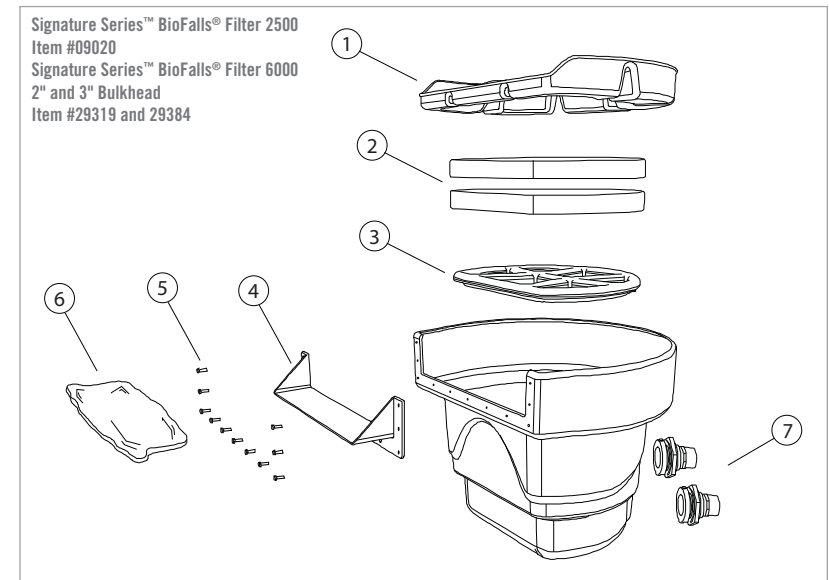

## BioFalls® Replacement Parts

MICROFALLS® FILTER - ITEM #99774			
Diagram Numbers	Item #	Product	Weight (lbs)
①	98285	MicroFalls® Filter Rock Tray	6.0
②	99776	MicroFalls® Filter Mat (qty 1)	0.25
③	29103	2" Bulkhead Fitting	0.45
④	99791	MicroFalls® Filter Lip	1.1
⑤	30078	<b>Brass Screws (8/pkg)</b>	0.03

SIGNATURE SERIES™ BIOFALLS® FILTER 2500 - ITEM #09020 SIGNATURE SERIES™ BIOFALLS® FILTER 6000 - ITEM #29319 (2" BULKHEAD) AND #29384 (3" BULKHEAD)			
Diagram Numbers	Item #	Product	Weight (lbs)
①	29283	Signature Series™ BioFalls® Filter 2500 Rock Tray	3.1
②	29010	Signature Series™ BioFalls® Filter 2500 Mat	0.9
③	29281	Signature Series™ BioFalls® Filter 2500 Support Rack	1.4
④	29220	Signature Series™ BioFalls® Filter 2500 Lip	1.05
⑤	30078	<b>Mat Brass Screw Set 1/4"-20 x 3/4" (8/bag)</b>	0.025
⑥	29282	Signature Series™ BioFalls® Filter 2500 Waterfall Stone	1.9
⑦	29103	2" Bulkhead Fitting (qty 1)	0.45
⑦	29104	<b>3" Bulkhead Fitting Signature Series™ BioFalls® Filter 6000 Only (qty 1)</b>	1.0
①	29316	Signature Series™ BioFalls® Filter 6000 Rock Tray	10.0
②	29318	Signature Series™ BioFalls® Filter 6000 Mat	1.5
③	29317	Signature Series™ BioFalls® Filter 6000 Support Rack	3.0
④	29324	Signature Series™ BioFalls® Filter 6000 Lip	1.4