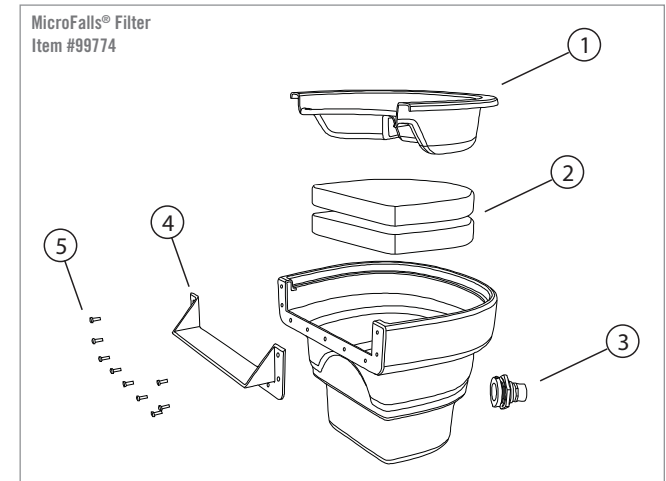

## BioFalls® Replacement Parts

MICROFALLS® FILTER - ITEM #99774			
Diagram Numbers	Item #	Product	Weight (lbs)
①	98285	MicroFalls® Filter Rock Tray	6.0
②	99776	MicroFalls® Filter Mat (qty 1)	0.25
③	29103	2" Bulkhead Fitting	0.45
④	99791	MicroFalls® Filter Lip	1.1
⑤	30078	<b>Brass Screws (8/pkg)</b>	0.03

SIGNATURE SERIES™ BIOFALLS® FILTER 2500 - ITEM #09020 SIGNATURE SERIES™ BIOFALLS® FILTER 6000 - ITEM #29319 (2" BULKHEAD) AND #29384 (3" BULKHEAD)			
Diagram Numbers	Item #	Product	Weight (lbs)
①	29283	Signature Series™ BioFalls® Filter 2500 Rock Tray	3.1
②	29010	Signature Series™ BioFalls® Filter 2500 Mat	0.9
③	29281	Signature Series™ BioFalls® Filter 2500 Support Rack	1.4
④	29220	Signature Series™ BioFalls® Filter 2500 Lip	1.05
⑤	30078	<b>Mat Brass Screw Set 1/4"-20 x 3/4" (8/bag)</b>	0.025
⑥	29282	Signature Series™ BioFalls® Filter 2500 Waterfall Stone	1.9
⑦	29103	2" Bulkhead Fitting (qty 1)	0.45
⑦	29104	<b>3" Bulkhead Fitting Signature Series™ BioFalls® Filter 6000 Only (qty 1)</b>	1.0
①	29316	Signature Series™ BioFalls® Filter 6000 Rock Tray	10.0
②	29318	Signature Series™ BioFalls® Filter 6000 Mat	1.5
③	29317	Signature Series™ BioFalls® Filter 6000 Support Rack	3.0
④	29324	Signature Series™ BioFalls® Filter 6000 Lip	1.4